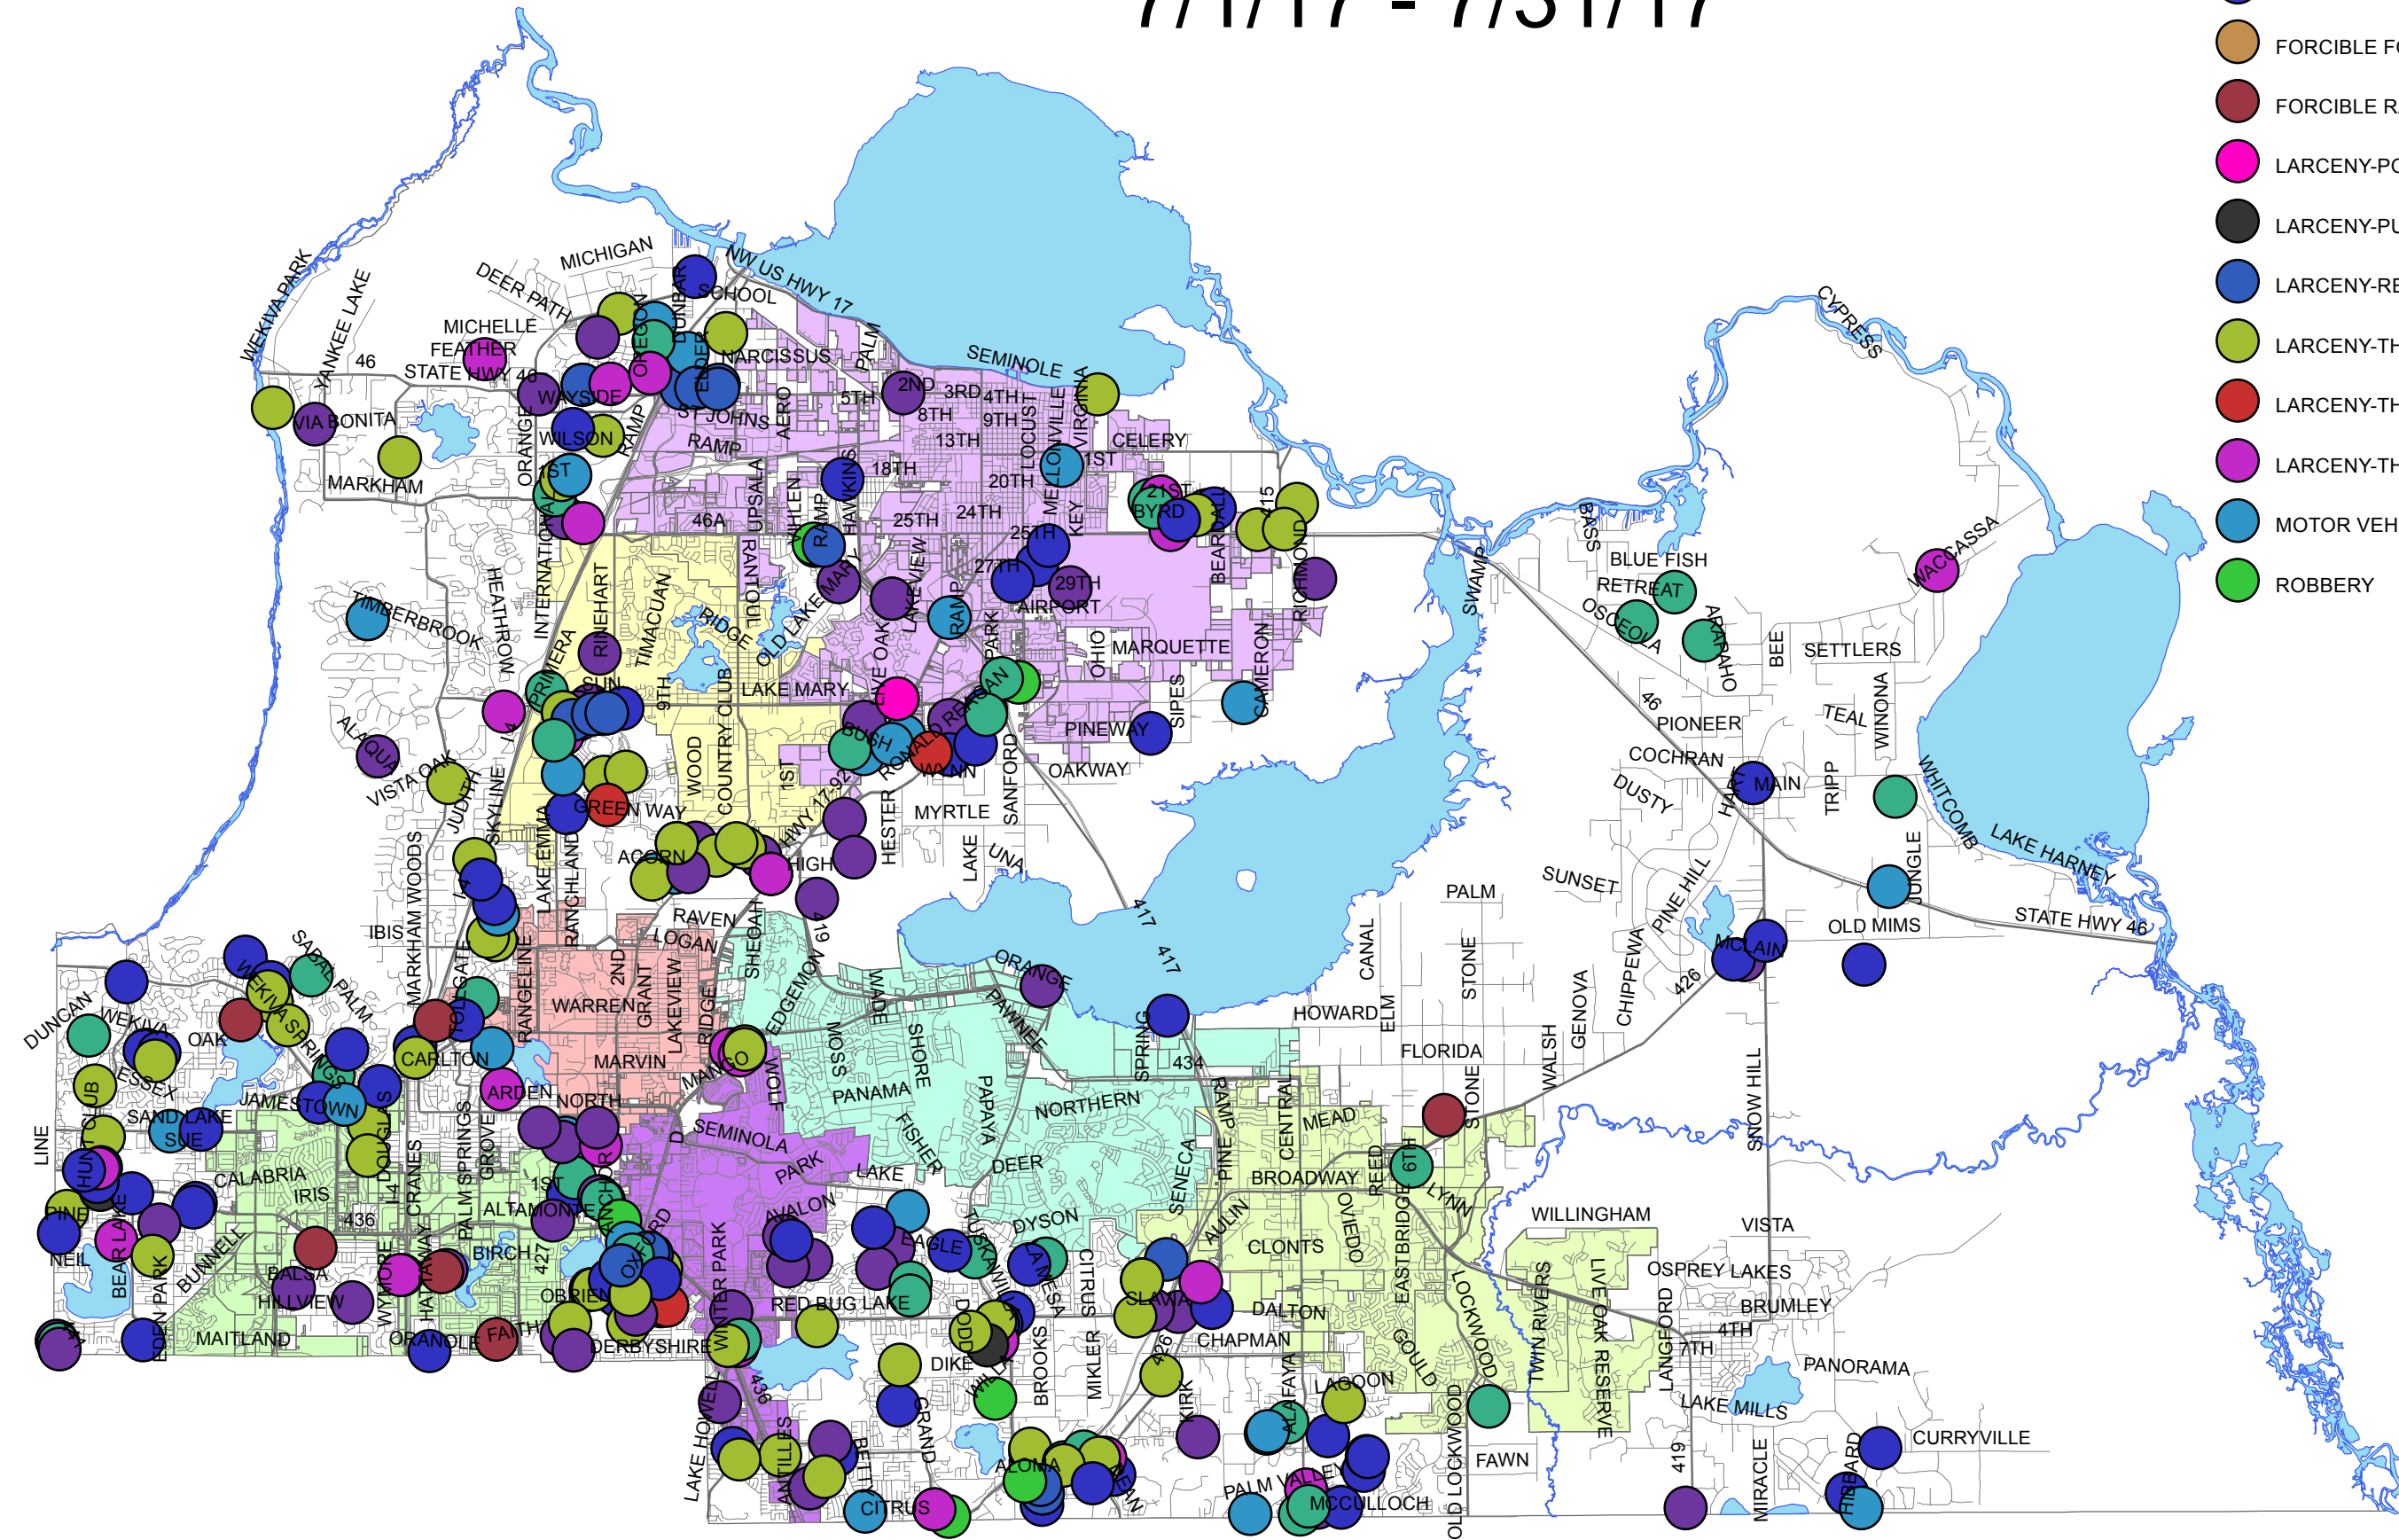

PART I CRIMES

7/1/17 - 7/31/17

- AGGRAVATED ASSAULT
- ALL OTHER LARCENY
- BURGLARY
- FORCIBLE FONDLING
- FORCIBLE RAPE
- LARCENY-POCKET PICKING
- LARCENY-PURSE SNATCHING
- LARCENY-RETAIL THEFT/SHOPLIFTING
- LARCENY-THEFT FROM MOTOR VEHICLE/NO PARTS
- LARCENY-THEFT OF BICYCLES
- LARCENY-THEFT OF MOTOR VEHICLE PARTS/ACCESSORIES
- MOTOR VEHICLE THEFT
- ROBBERY

Please note that this map does not include incidents in which addresses could not be verified or geocoded.